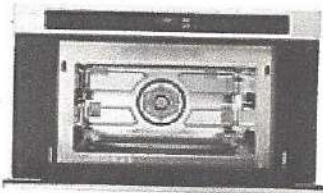

(/consumer/index.jsp)

Search Viking

Push

36" French-Door Bottom-Freezer - RVRF3361

CONFIGURE MODEL

Model number: **RVRF3361SS**

SELECT AN EXCLUSIVE FINISH

Classic Colors

*Postal Code (Required)

(US and Canada only)

FIND A DEALER

FEATURES

(/consumer/index.jsp)

Search Viking

Push

Viking Drop Down Door Convection/Speed Microwave Oven - VMDD