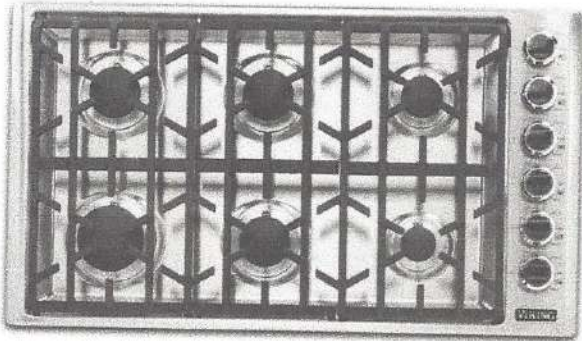

(/consumer/index.jsp)

Search Viking

Push

36" French-Door Bottom-Freezer - RVRF3361

CONFIGURE MODEL

Model number: **RVRF3361SS**

SELECT AN EXCLUSIVE FINISH

Classic Colors

24" Dishwasher w/Installed Professional Stainless Steel Panel - VDWU324SS

CONFIGURE MODEL

Model number: **VDWU324SS**

SELECT AN EXCLUSIVE FINISH

Classic Colors

REQUEST A QUOTE

Request a quote to receive pricing from a dealer near you. See dealer for available offers.

Search Viking

Push

36" Gas Cooktop - VGSU5361

VGSU5361

CONFIGURE MODEL

Model number: **VGSU53616BSS**

SELECT AN EXCLUSIVE FINISH

Classic Colors