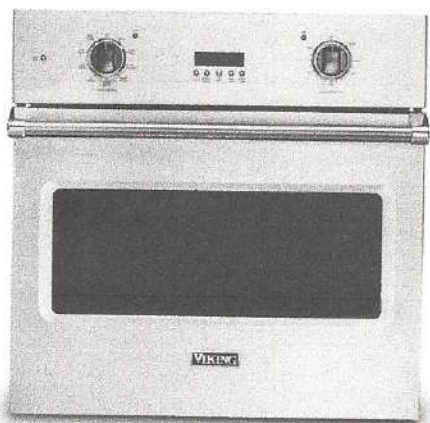

(/consumer/index.jsp)

Search Viking

Push

36" French-Door Bottom-Freezer - RVRF3361

CONFIGURE MODEL

Model number: **RVRF3361SS**

SELECT AN EXCLUSIVE FINISH

Classic Colors

FIND A DEALER

(/consumer/index.jsp)

Search Viking

Push

30" Electric Single Select Oven - VSOE

VSOE130

CONFIGURE MODEL

Model number: **VSOE130SS**

CONFIGURE MODEL

Model number: VMDD5306SS

SELECT AN EXCLUSIVE FINISH

Classic Colors

REQUEST A QUOTE

(/consumer/index.jsp)

Search Viking

Push

24" Dishwasher w/Installed Professional Stainless Steel Panel - VDWU324SS

CONFIGURE MODEL

Model number: **VDWU324SS**

SELECT AN EXCLUSIVE FINISH

Classic Colors

REQUEST A QUOTE

Request a quote to receive pricing from a dealer near you. See dealer for available offers.